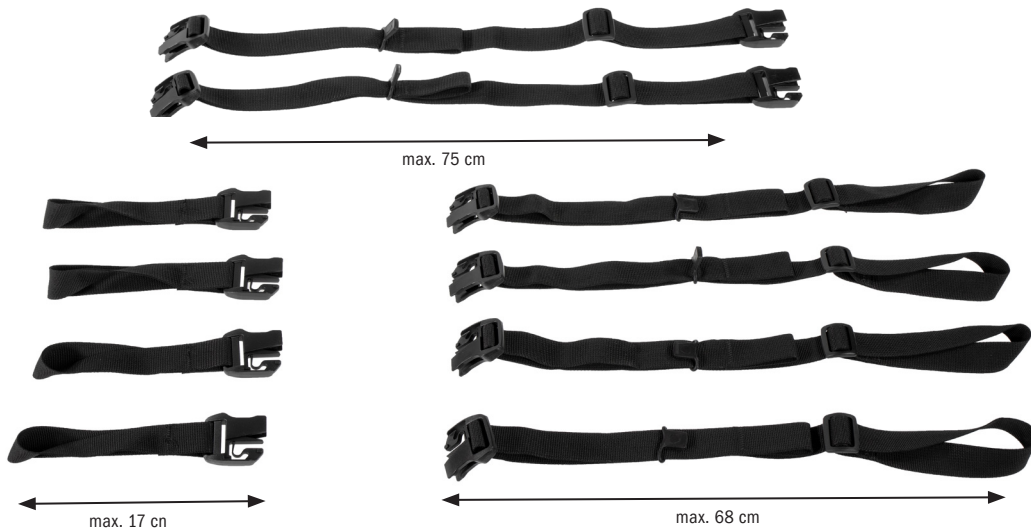

PRODUCT INFO

CARGO STRAPS

Fastening straps for duffle bags and bigger items

Detailed view of buckles

SPECIFICATIONS:

- + Straps for attaching duffle bags and bigger items to cargo bikes with platform or cargo carrier
- + Fast and variable length adjustment
- + Use also without bags to secure larger objects up to a belt size of 220 cm/86.6 in.
- + Maximum pack size (H+W) x2 + L <= 220 cm/86.6 in. e.g. —> 40 x 40 x 60 cm / 15.8 x 15.8 x 23.6 in.
- + Load up to max. 30 kg possible
- + Special plugs (male/female) are always compatible with each other
- + Easy to attach to any bag with at least four 25mm/0.98 in.

Contents: 4x short straps (for your bag), 4x long, adjustable straps for the bike, 2x adjustable extension straps for large items

Attention: Not suitable for mounting on motorcycles!