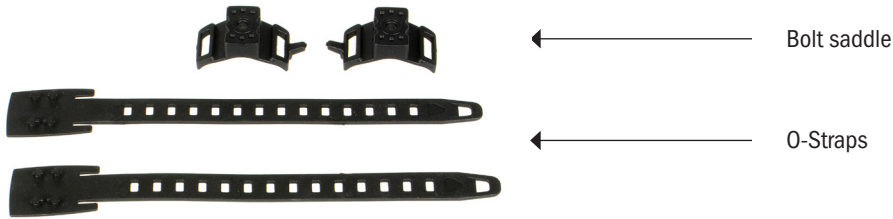

PRODUCT INFO

O-STRAP BOTTLE CAGE MOUNT

Adapter for attaching bottle cages

SPECIFICATIONS:

+ Mounting option for attaching bottle cages (for bottles up to 1l) or other accessories to the bike (e.g. on the frame, handlebars, seat post).

+

Contents: Adapter incl. mounting material