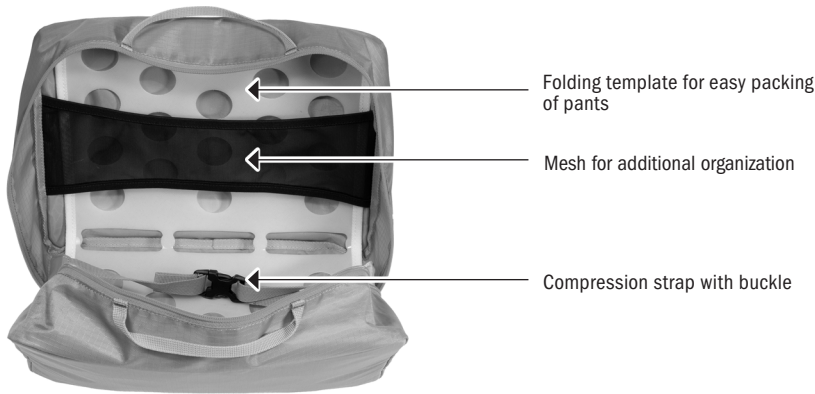

## PACKING CUBE L

Lightweight, padded packing cube for travel, camping and bike tour

height cm/in.	width cm/in.	depth cm/in.	vol L/cu.in.	weight g/oz.
25,5/10.0	32/12.6	15,5/6.1	12/732	315/11.1

### SPECIFICATIONS:

- + Lightweight, padded polyester packing cube for travel, camping and bike tour\*
- + Ideal for shirts, T-shirts, pants, jacket or shoes
- + Compression for minimum packing size
- + Including stabilizing folding template for easy packing and wrinkle-free transport
- + Large opening through circumferential zipper for easy filling
- + Carrying handles
- + Ideal for ORTLIEB Duffles, Rack-Packs, as well as for all bike bags (Back-Roller/Bike-Packer)
- + Two way zippers
- + Also available in bundle (with Packing Cube S and Toiletry Bag) with price advantage

**Contents:** Packing Cube L

**Note:** Not waterproof

\* In a bike bag (eg Back-Roller, Bike-Packer) does not fit a complete bundle, but either 1x Packing Cube L and 1x Toiletry Bag or 2x Packing Cube S and 1x Toiletry Bag