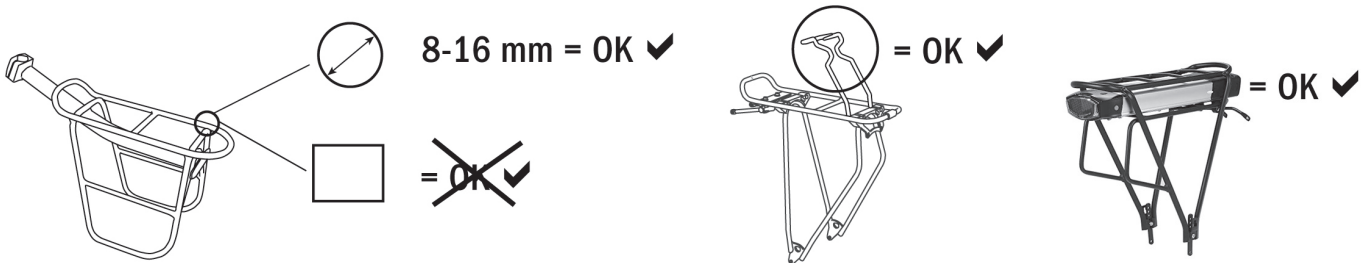

PRODUCT INFO

TOP-LOCK

Universal adapter system for mounting bags and baskets on bicycle racks

Top-Lock adapter must only be used on carriers with rectangular base, e.g. left and right rails must be parallel to each other