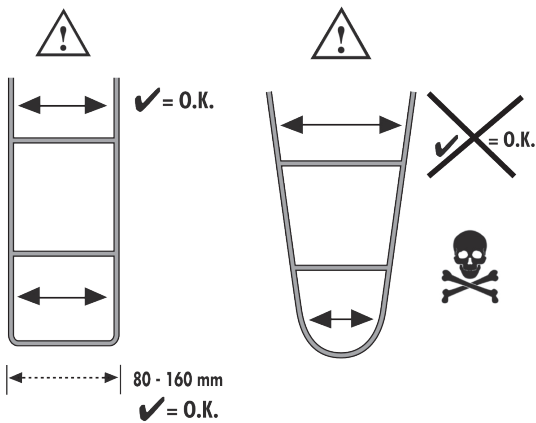

PRODUCT INFO

TOP-LOCK

Universal adapter system for mounting bags and baskets on bicycle racks

Top-Lock adapter must only be used on carriers with rectangular base, e.g. left and right rails must be parallel to each other