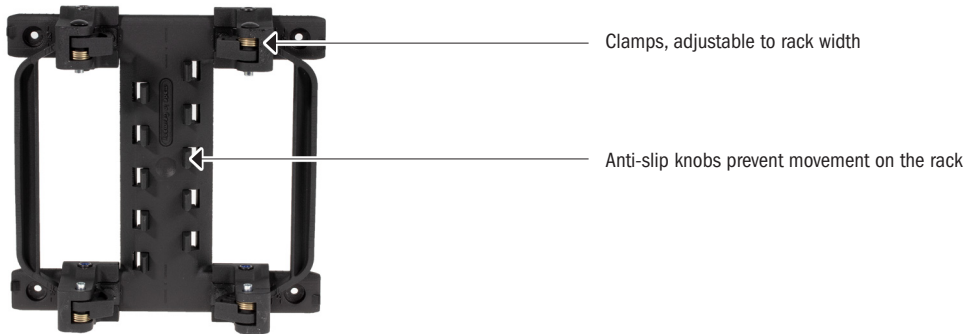

PRODUCT INFO

TOP-LOCK

Universal adapter system for mounting bags and baskets on bicycle racks

Top-Lock adapter must only be used on carriers with rectangular base, e.g. left and right rails must be parallel to each other