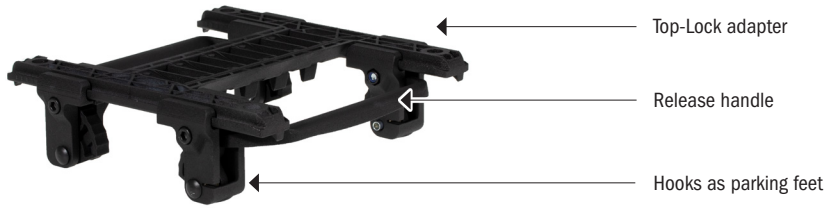

PRODUCT INFO

TOP-LOCK

Universal adapter system for mounting bags and baskets on bicycle racks

Top-Lock adapter must only be used on carriers with rectangular base, e.g. left and right rails must be parallel to each other